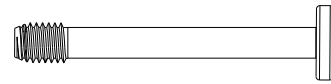

Ⓕ 29mm FAN SCREW × 12PCS
35mm FAN SCREW × 12PCS